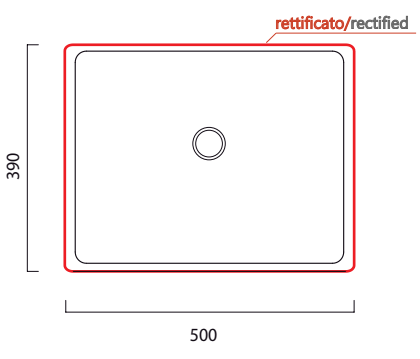

Nova Bidet sospeso

Nova Vaso monoblocco

Unlimited 46

Unlimited 50A

Unlimited 50U

Unlimited 60

Unlimited 70

Unlimited 90