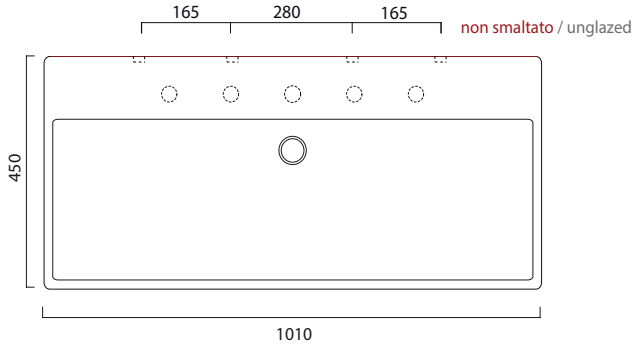

Unlimited 100