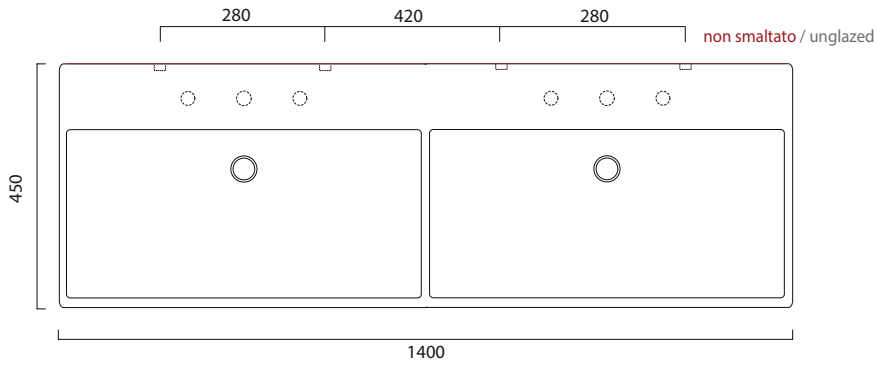

Unlimited 140