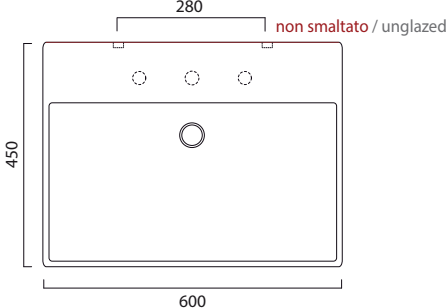

Nova Bidet sospeso

Nova Vaso monoblocco

Unlimited 46

Unlimited 50A

Unlimited 50U

Unlimited 60

Unlimited 70

Unlimited 90