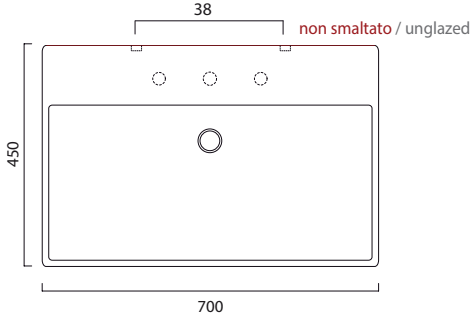

Nova Bidet sospeso

Nova Vaso monoblocco

Unlimited 46

Unlimited 50A

Unlimited 50U

Unlimited 60

Unlimited 70

Unlimited 90