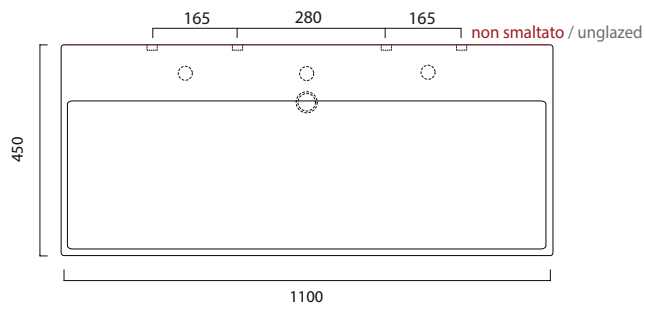

Urban 70

Urban 100

Urban 120