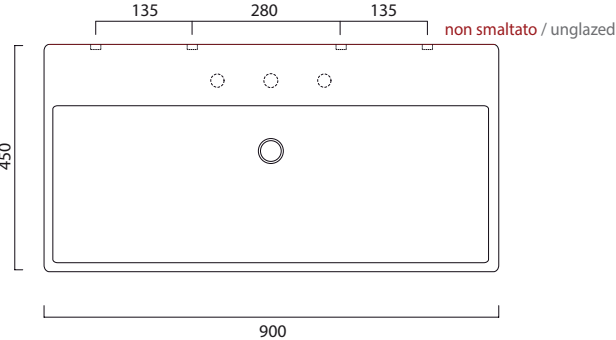

Nova Bidet sospeso

Nova Vaso monoblocco

Unlimited 46

Unlimited 50A

Unlimited 50U

Unlimited 60

Unlimited 70

Unlimited 90