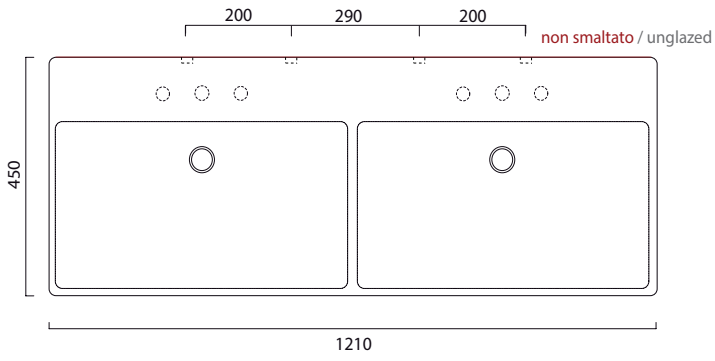

Unlimited 120