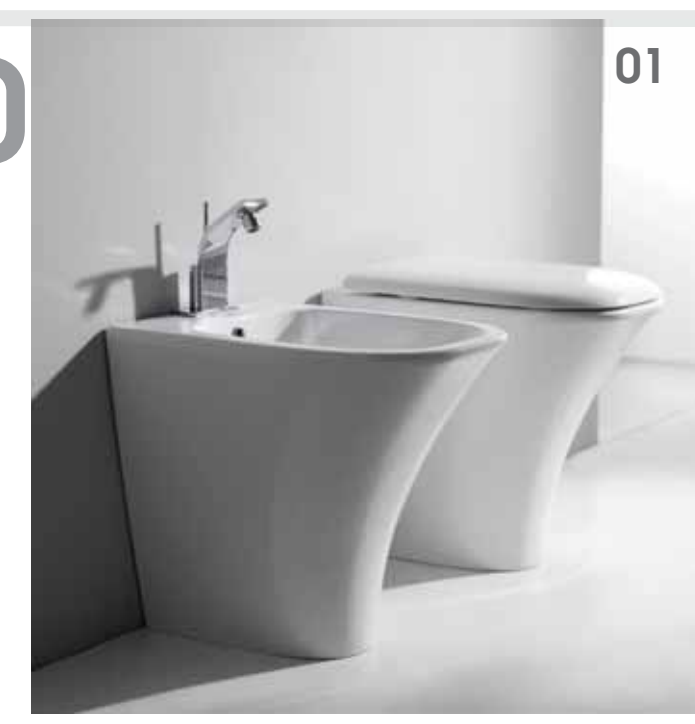

Amica 50

01

Art. BAM
Bidet monoforo 56x36,5h50
Bidet 56x36,5h50 single taphole € 530.00

02

03